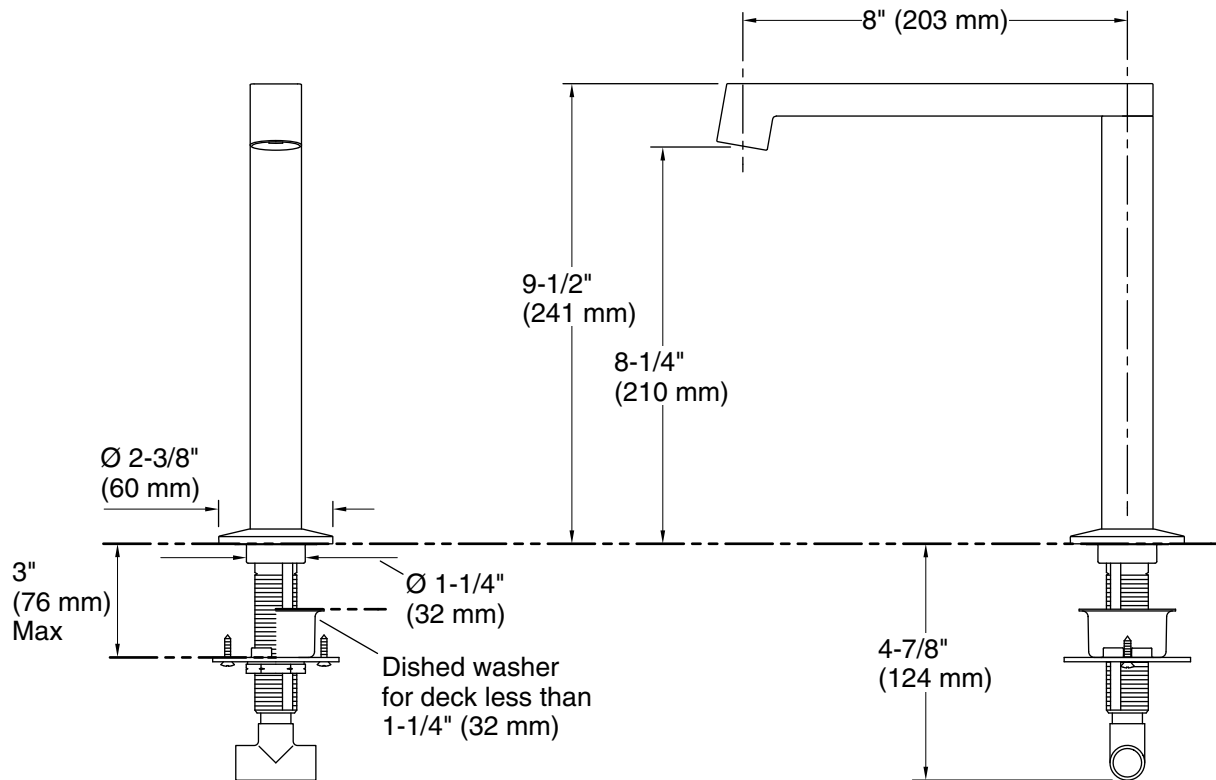

Technical Information

All product dimensions are nominal.

Drain included: No

Spout:

Spout reach: 8" (203 mm)

Notes

Install this product according to the installation instructions.

WARNING: Risk of personal injury. Do not install the bath faucet in an area where it may inadvertently be used for support by the bather.